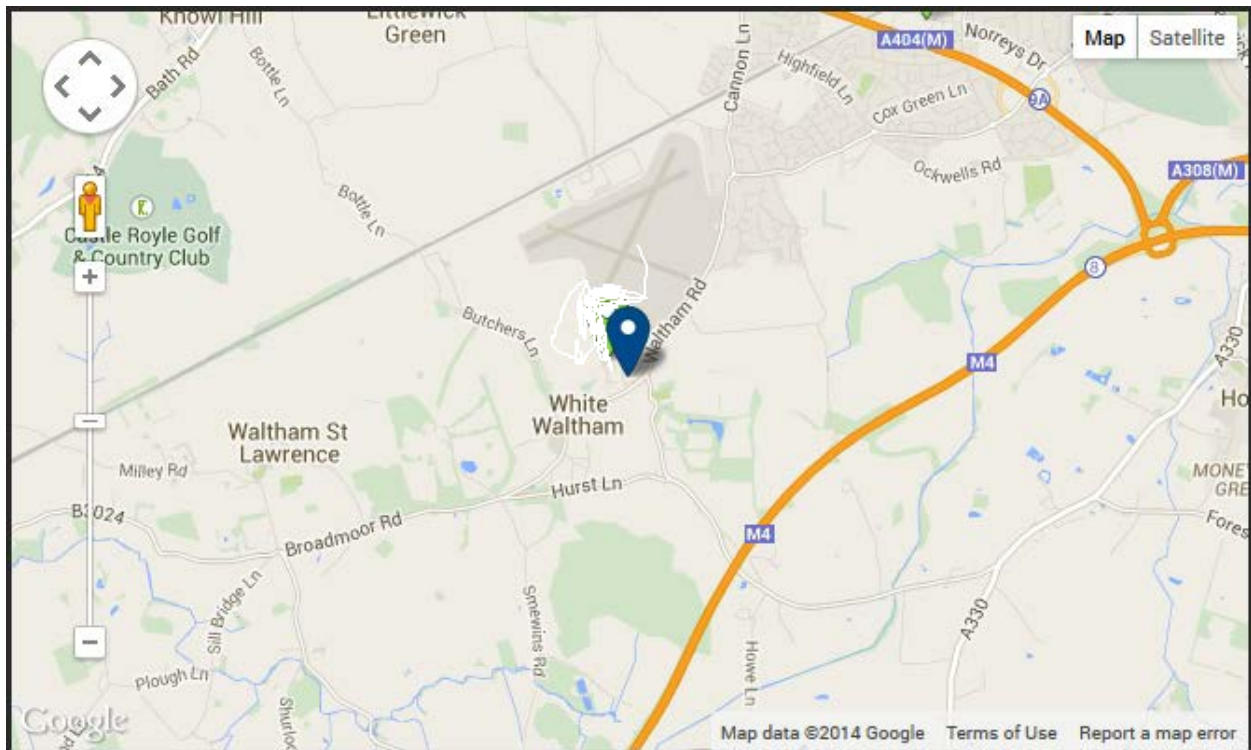

Informatica in White Waltham

Informatica Software Ltd

6 Waltham Park, Waltham Road

White Waltham

Maidenhead

Berkshire SL6 3TN

Tel: 01628 511311

For more detailed information and directions from where you are, follow:

<https://goo.gl/maps/wfHqx>